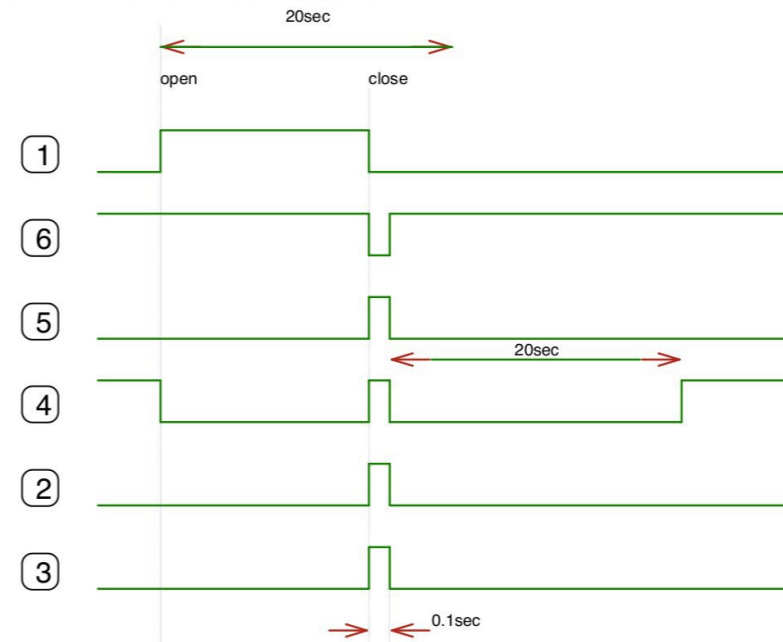

Once beep sound; when the door is closed, and intermittent sound; when the door is opened more than 20 seconds.

Inputs			Outputs		Note
A	B	CLR	Q	Q̄	
↓	H	H	□	□	Output Enable
X	L	H	L	H	Inhibit
H	X	H	L	H	Inhibit
L	↑	H	□	□	Output Enable
L	H	↑	□	□	Output Enable
X	X	L	L	H	Reset

X: Don't care

In the case of less than 20 seconds

In the case of more than 20 seconds