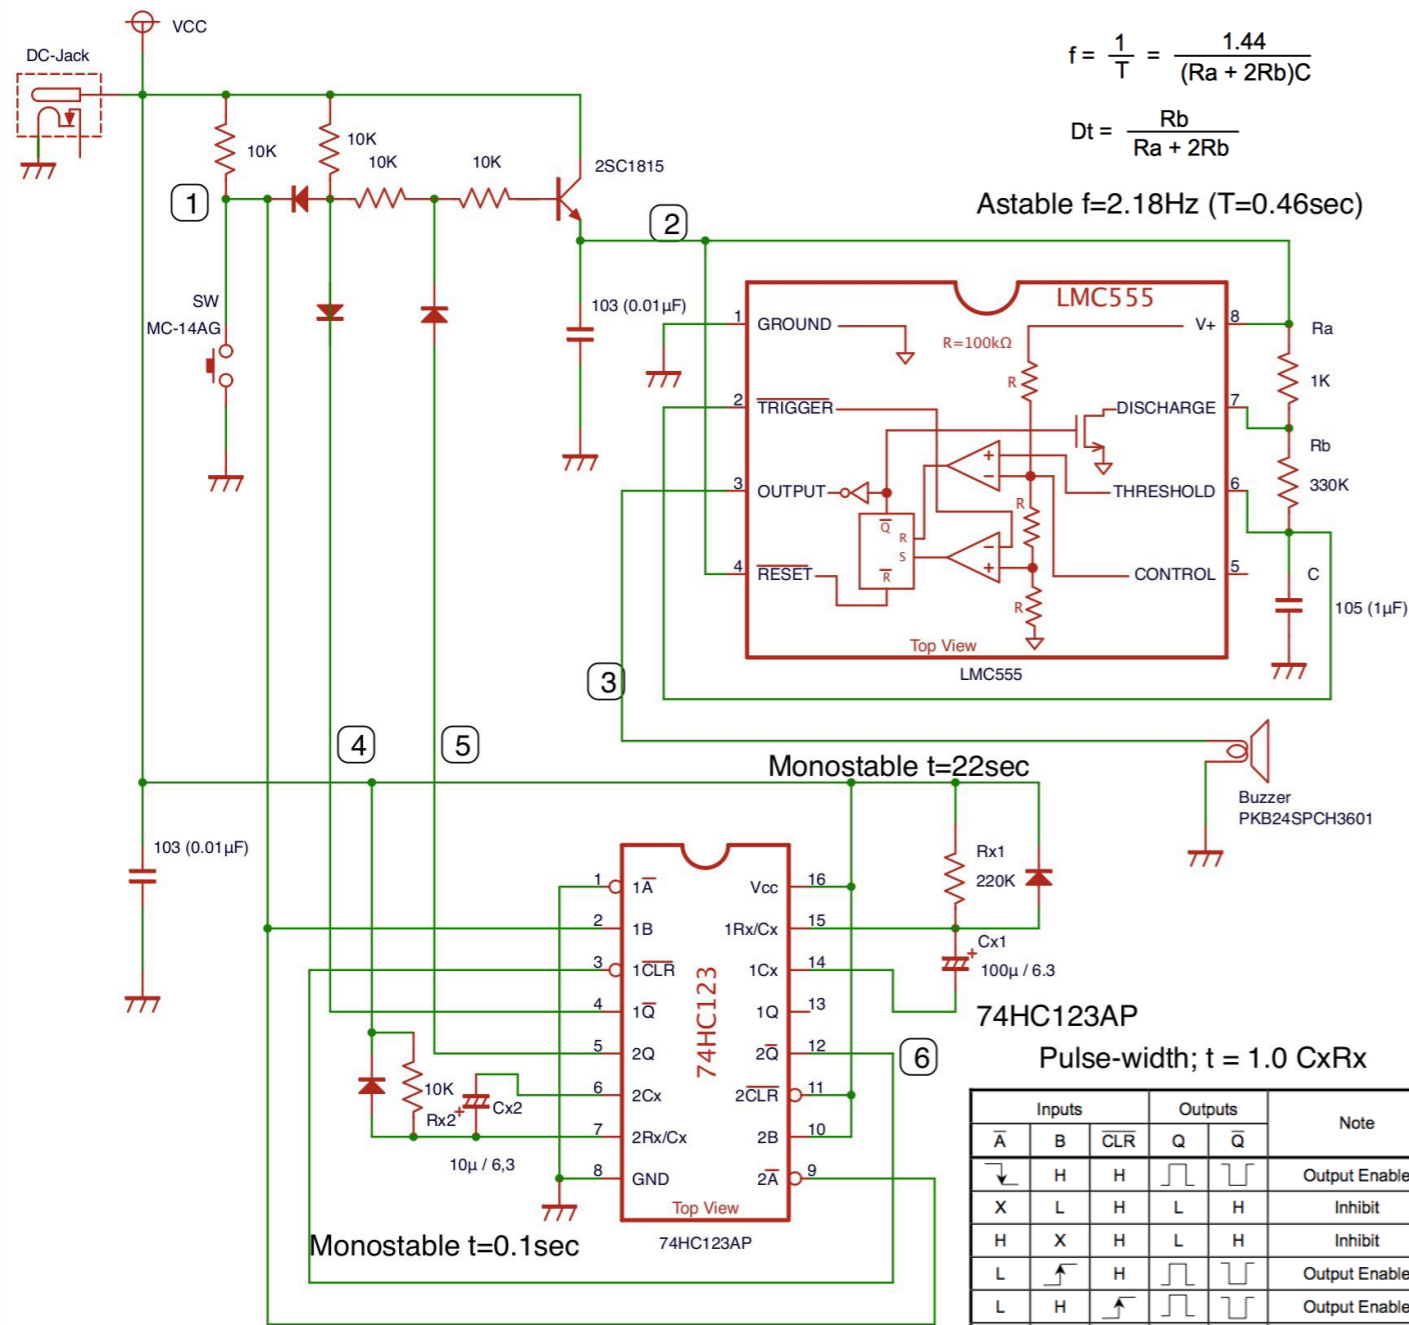

Once beep sound; when the door is closed, and intermittent sound; when the door is opened more than 20 seconds.

Inputs			Outputs		Note
A	B	CLR	Q	Q̄	
↓	H	H	□	□	Output Enable
X	L	H	L	H	Inhibit
H	X	H	L	H	Inhibit
L	↑	H	□	□	Output Enable
L	H	↑	□	□	Output Enable
X	X	L	L	H	Reset

X: Don't care

In the case of less than 20 seconds

In the case of more than 20 seconds